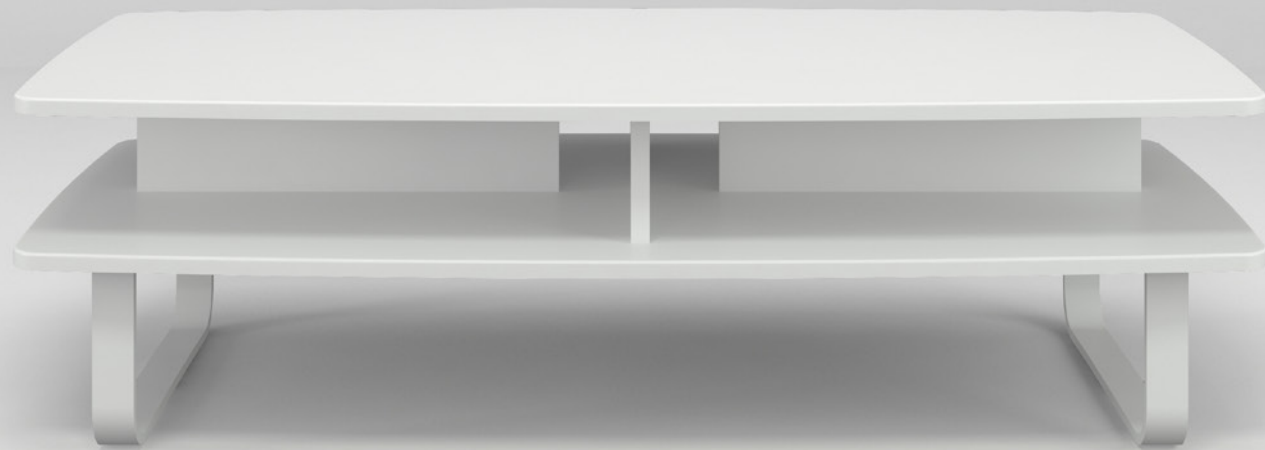

Width 150 cm
Depth 40 cm
Height 65 cm

SIDEBOARD **TWO**

2 drawers
2 open compartments
2 box unit

Size

Width 150 cm
Depth 40 cm
Height 65 cm

SIDEBOARD **FOUR**

4 drawers
2 box unit

Size

Width 150 cm
Depth 40 cm
Height 65 cm

CONSOLE SMALL

Size

Width 100 cm
Depth 28 cm
Height 70 cm

CONSOLE LARGE

Size

Width 107 cm
Depth 33 cm
Height 74 cm

COFFEE TABLE

100%
RECYCLED PET

Care for the future

Sideboard OPEN

3 open compartments
2 box unit

Size

Width 150 Depth 40 Height 65 cm

CUBICA
COLLECTION

Sideboard OPEN

Width 100 Depth 28 Height 70 cm

Console large

.....
Size

Width 107 Depth 33 Height 74 cm

Console small and large

Coffee table

Size

Width 121 Depth 55 Height 36 cm